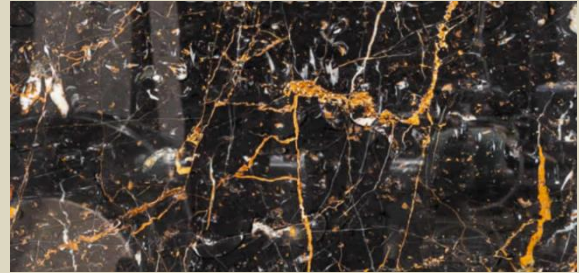

- Product Code : Golden black
- Color Combination : As indicated
- Surface Treatment : Shiny
- Dimension : 40 \* X (Cm)  
30 \* 40 (Cm)  
35 \* 40 (Cm)  
Slab

- Product Code : M-M-NA
- Color Combination : As indicated
- Surface Treatment : Shiny
- Dimension : 40 \* X (Cm)  
30 \* 40 (Cm)  
35 \* 40 (Cm)

- Product Code : M-CH-00
- Color Combination : As indicated
- Surface Treatment : Semi-shiny
- Dimension : 40 \* X (Cm)

- Product Code : M-00-G
- Color Combination : As indicated
- Surface Treatment : Semi-shiny
- Thickness : 1.6 & 3.0 (Cm)
- Presented in two grades

- Product Code : M-NW-AB1
- Color Combination : As indicated
- Surface Treatment : Shiny
- Dimension : Slab/Variable

- Product Code : M-YA-MA
- Color Combination : As indicated
- Surface Treatment : Shiny
- Dimension : 40 \* X (Cm)